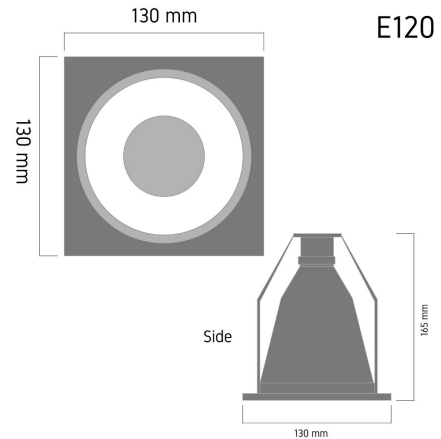

**Product Images**

**Specification Details**

|              |   |
|--------------|---|
| PRODUCT      | : Downlight E120                              |
| BRAND        | : LAMP & LIGHT                                |
| DESCRIPTION  | : Downlights                                  |
| DIMENSION    | : L130 x W130 x H165 mm + Cable Length N/A mm |
| LAMP TYPE    | : E27 x 1 pcs ( Maximum : 12W (Prefer : 12W)) |
| COLOR        | : White                                       |
| MATERIAL     | : Die-Cast Aluminum,Sand Blasted Reflect      |
| WEIGHT       | : 0.300 kg                                    |
| IP RATING    | : IP 20                                       |
| INSTALLATION | : Recess Mounted                              |
| CUT OUT SIZE | : 110*110                                     |

**Light Source Info**

|                 |                  |
|-----------------|------------------|
| LIGHT COLOR CCT | : Depend On Bulb |
| POWER (WATT)    | : -              |
| LUMEN           | : -              |
| BEAM ANGLE      | : Depend On Bulb |
| CRI             | : Depend On Bulb |
| INPUT VOLTAGE   | : Depend On Bulb |
| POWER FACTOR    | : Depend On Bulb |
| AVG. LIFE TIME  | : Depend On Bulb |
| DIMMABLE        | : Depend On Bulb |
| CONTROL GEAR    | :                |