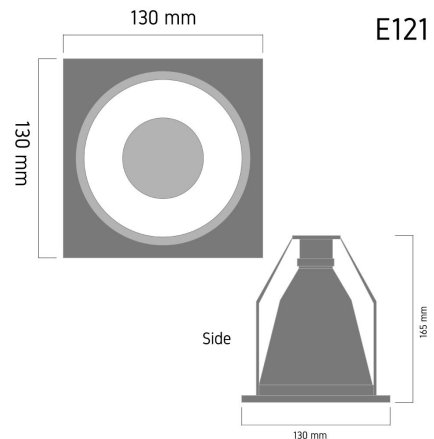

Product Images

Specification Details

| | |
|--------------|---|
| PRODUCT | : Downlight E121 |
| BRAND | : LAMP & LIGHT |
| DESCRIPTION | : Downlights |
| DIMENSION | : L130 x W130 x H165 mm + Cable Length N/A mm |
| LAMP TYPE | : E27 x 1 pcs (Maximum : E27 Maximum 12W (Prefer : 12W)) |
| COLOR | : Black |
| MATERIAL | : Die-Cast Aluminum,Sand Blasted Reflect |
| WEIGHT | : 0.300 kg |
| IP RATING | : IP 20 |
| INSTALLATION | : Recess Mounted |
| CUT OUT SIZE | : 110x110 |

Light Source Info

| | |
|-----------------|------------------|
| LIGHT COLOR CCT | : Depend On Bulb |
| POWER (WATT) | : - |
| LUMEN | : - |
| BEAM ANGLE | : Depend On Bulb |
| CRI | : Depend On Bulb |
| INPUT VOLTAGE | : Depend On Bulb |
| POWER FACTOR | : Depend On Bulb |
| AVG. LIFE TIME | : Depend On Bulb |
| DIMMABLE | : Depend On Bulb |
| CONTROL GEAR | : |