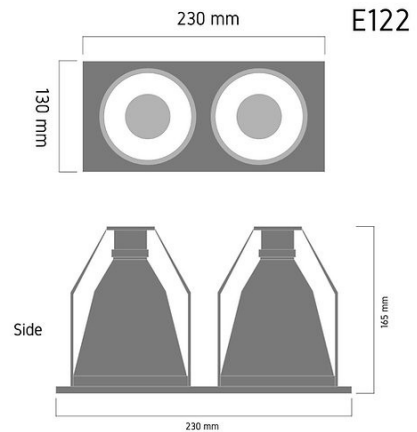

Product Images

Specification Details

PRODUCT	: Downlight E122
BRAND	: LAMP & LIGHT
DESCRIPTION	: Downlights
DIMENSION	: L230 x W130 x H165 mm + Cable Length N/A mm
LAMP TYPE	: E27 x 2 pcs (Maximum : 12W (Prefer : 12W))
COLOR	: White
MATERIAL	: Die-Cast Aluminum,Sand Blasted Reflect
WEIGHT	: 0.531 kg
IP RATING	: IP 20
INSTALLATION	: Recess Mounted
CUT OUT SIZE	: 225*115

Light Source Info

LIGHT COLOR CCT	: Depend On Bulb
POWER (WATT)	: -
LUMEN	: -
BEAM ANGLE	: Depend On Bulb
CRI	: Depend On Bulb
INPUT VOLTAGE	: Depend On Bulb
POWER FACTOR	: Depend On Bulb
AVG. LIFE TIME	: Depend On Bulb
DIMMABLE	: Depend On Bulb
CONTROL GEAR	: