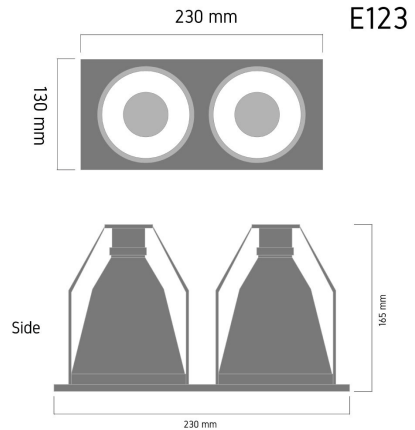

**Product Images**

**Specification Details**

PRODUCT	: Downlight E123
BRAND	: LAMP & LIGHT
DESCRIPTION	: Downlights
DIMENSION	: L230 x W130 x H165 mm + Cable Length N/A mm
LAMP TYPE	: E27 x 2 pcs ( Maximum : 12W (Prefer : 12W))
COLOR	: Black
MATERIAL	: Die-Cast Aluminum,Sand Blasted Reflect
WEIGHT	: 0.531 kg
IP RATING	: IP 20
INSTALLATION	: Recess Mounted
CUT OUT SIZE	: 225 x 115

**Light Source Info**

LIGHT COLOR CCT	: Depend On Bulb
POWER (WATT)	: -
LUMEN	: -
BEAM ANGLE	: Depend On Bulb
CRI	: Depend On Bulb
INPUT VOLTAGE	: Depend On Bulb
POWER FACTOR	: Depend On Bulb
AVG. LIFE TIME	: Depend On Bulb
DIMMABLE	: Depend On Bulb
CONTROL GEAR	: