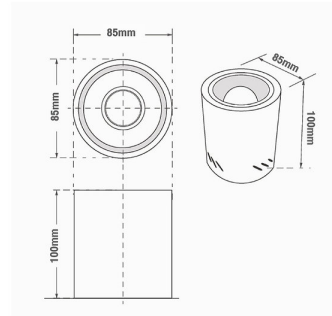

Product Images

Specification Details

PRODUCT	: Downlight H9
BRAND	: EZ Lighting
DESCRIPTION	: Downlights
DIMENSION	: L85 x W85 x H100 mm + Cable Length N/A mm
LAMP TYPE	: E27 x 1 pcs (Maximum : 15W (Prefer E27 LED Bulb 12W))
COLOR	: Black
MATERIAL	: Powder Coated Aluminum
WEIGHT	: 0.000 kg
IP RATING	: IP 20
INSTALLATION	: Recess Mounted
CUT OUT SIZE	:

Light Source Info

LIGHT COLOR CCT	: Depend On Bulb
POWER (WATT)	: -
LUMEN	: -
BEAM ANGLE	: Depend On Bulb
CRI	: Depend On Bulb
INPUT VOLTAGE	: Depend On Bulb
POWER FACTOR	: Depend On Bulb
AVG. LIFE TIME	: Depend On Bulb
DIMMABLE	: Depend On Bulb
CONTROL GEAR	: