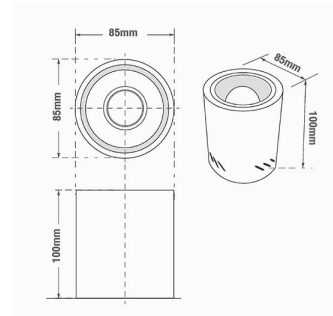

Product Images

Specification Details

PRODUCT	:	Downlight H9
BRAND	:	LIGHTTECH
DESCRIPTION	:	Downlights
DIMENSION	:	L85 x W85 x H100 mm + Cable Length N/A mm
LAMP TYPE	:	E27 x 1 pcs ( Maximum : 15W (Prefer E27 LED Bulb 12W))
COLOR	:	Black
MATERIAL	:	Powder Coated Aluminum
WEIGHT	:	0.3 kg
IP RATING	:	IP 20
INSTALLATION	:	Recess Mounted
CUT OUT SIZE	:	

Light Source Info

LIGHT COLOR CCT	:	Depend On Bulb
POWER (WATT)	:	-
LUMEN	:	-
BEAM ANGLE	:	Depend On Bulb
CRI	:	Depend On Bulb
INPUT VOLTAGE	:	Depend On Bulb
POWER FACTOR	:	Depend On Bulb
AVG. LIFE TIME	:	Depend On Bulb
DIMMABLE	:	Depend On Bulb
CONTROL GEAR	:	