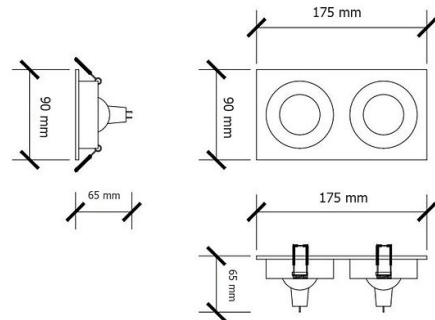

Specification Sheet

Saleman Contact : _____

v.20260413045757

Product Images

Specification Details

PRODUCT	: Downlight HL80
BRAND	: LAMP & LIGHT
DESCRIPTION	: Downlights
DIMENSION	: L175 x W90 x H65 mm + Cable Length N/A mm
LAMP TYPE	: GU10 x 2 pcs (Maximum : 7W (Prefer : 7W))
COLOR	: Black
MATERIAL	: Die-Cast Aluminum
WEIGHT	: 0.077 kg
IP RATING	: IP 20
INSTALLATION	: Recess Mounted
CUT OUT SIZE	: 165x80

Light Source Info

LIGHT COLOR CCT	: Depend On Bulb
POWER (WATT)	: -
LUMEN	: -
BEAM ANGLE	: Depend On Bulb
CRI	: Depend On Bulb
INPUT VOLTAGE	: Depend On Bulb
POWER FACTOR	: Depend On Bulb
AVG. LIFE TIME	: Depend On Bulb
DIMMABLE	: Depend On Bulb
CONTROL GEAR	: