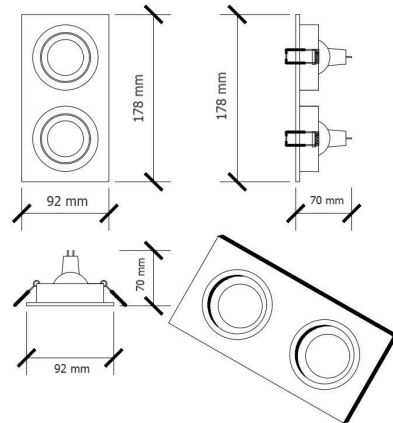

Product Images

Specification Details

PRODUCT	: Downlight HL83
BRAND	: LAMP & LIGHT
DESCRIPTION	: Downlights
DIMENSION	: L178 x W92 x H70 mm + Cable Length N/A mm
LAMP TYPE	: GU10 x 2 pcs (Maximum : 7W (Prefer : 7W))
COLOR	: White
MATERIAL	: Die-Cast Aluminum
WEIGHT	: 0.178 kg
IP RATING	: IP 20
INSTALLATION	: Recess Mounted
CUT OUT SIZE	: 160x75

Light Source Info

LIGHT COLOR CCT	: Depend On Bulb
POWER (WATT)	: -
LUMEN	: -
BEAM ANGLE	: Depend On Bulb
CRI	: Depend On Bulb
INPUT VOLTAGE	: Depend On Bulb
POWER FACTOR	: Depend On Bulb
AVG. LIFE TIME	: Depend On Bulb
DIMMABLE	: Depend On Bulb
CONTROL GEAR	: