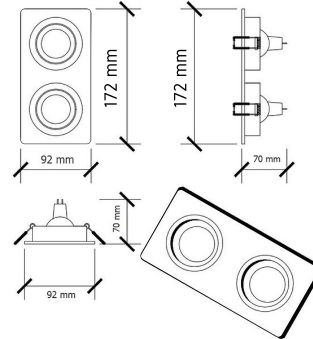

Product Images

HL83

Specification Details

PRODUCT	: Downlight HL83
BRAND	: LAMP & LIGHT
DESCRIPTION	: Downlights
DIMENSION	: L172 x W92 x H70 mm + Cable Length N/A mm
LAMP TYPE	: GU10 x 2 pcs (Maximum : 7W (Prefer : 7W))
COLOR	: White
MATERIAL	: Die-Cast Aluminum
WEIGHT	: 0.178 kg
IP RATING	: IP 20
INSTALLATION	: Recess Mounted
CUT OUT SIZE	: 160x75

Light Source Info

LIGHT COLOR CCT	: Depend On Bulb
POWER (WATT)	: -
LUMEN	: -
BEAM ANGLE	: Depend On Bulb
CRI	: Depend On Bulb
INPUT VOLTAGE	: Depend On Bulb
POWER FACTOR	: Depend On Bulb
AVG. LIFE TIME	: Depend On Bulb
DIMMABLE	: Depend On Bulb
CONTROL GEAR	: