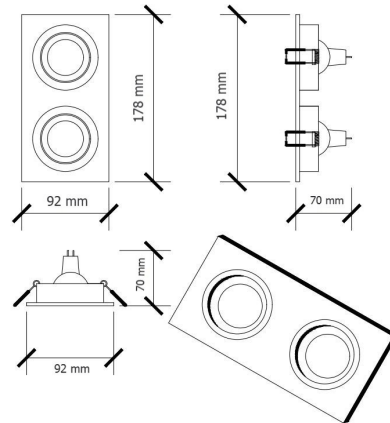

**Product Images**

**Specification Details**

PRODUCT	: Downlight HL84
BRAND	: LAMP & LIGHT
DESCRIPTION	: Downlights
DIMENSION	: L178 x W92 x H70 mm + Cable Length N/A mm
LAMP TYPE	: GU10 x 2 pcs ( Maximum : 7W (Prefer : 7W))
COLOR	: Black
MATERIAL	: Die-Cast Aluminum
WEIGHT	: 0.178 kg
IP RATING	: IP 20
INSTALLATION	: Recess Mounted
CUT OUT SIZE	: 160x75

**Light Source Info**

LIGHT COLOR CCT	: Depend On Bulb
POWER (WATT)	: -
LUMEN	: -
BEAM ANGLE	: Depend On Bulb
CRI	: Depend On Bulb
INPUT VOLTAGE	: Depend On Bulb
POWER FACTOR	: Depend On Bulb
AVG. LIFE TIME	: Depend On Bulb
DIMMABLE	: Depend On Bulb
CONTROL GEAR	: