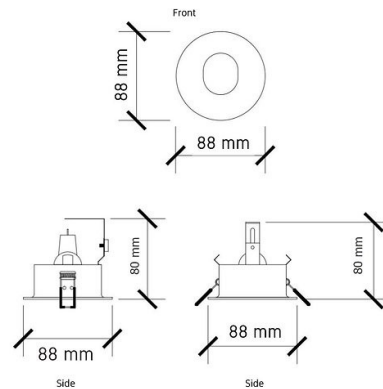

Product Images

HL85

Specification Details

PRODUCT	: Downlight HL85
BRAND	: LAMP & LIGHT
DESCRIPTION	: Downlights
DIMENSION	: L88 x W88 x H80 mm + Cable Length N/A mm
LAMP TYPE	: GU10 x 1 pcs (Maximum : 7W (PIXEL LED Module 12W Optional))
COLOR	: White
MATERIAL	: Die-Cast Aluminum
WEIGHT	: 0.100 kg
IP RATING	: IP 20
INSTALLATION	: Recess Mounted
CUT OUT SIZE	: 75

Light Source Info

LIGHT COLOR CCT	: Depend On Bulb
POWER (WATT)	: -
LUMEN	: -
BEAM ANGLE	: Depend On Bulb
CRI	: Depend On Bulb
INPUT VOLTAGE	: Depend On Bulb
POWER FACTOR	: Depend On Bulb
AVG. LIFE TIME	: Depend On Bulb
DIMMABLE	: Depend On Bulb
CONTROL GEAR	: