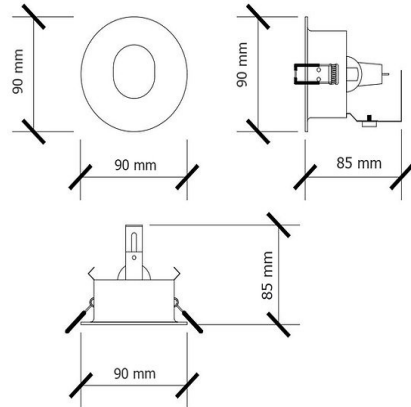

Product Images

Specification Details

PRODUCT	: Downlight HL86
BRAND	: LAMP & LIGHT
DESCRIPTION	: Downlights
DIMENSION	: L90 x W90 x H85 mm + Cable Length N/A mm
LAMP TYPE	: GU10 x 1 pcs (Maximum : 7W (Prefer : 7W))
COLOR	: Black
MATERIAL	: Die-Cast Aluminum
WEIGHT	: 0.100 kg
IP RATING	: IP 20
INSTALLATION	: Recess Mounted
CUT OUT SIZE	: 75

Light Source Info

LIGHT COLOR CCT	: Depend On Bulb
POWER (WATT)	: -
LUMEN	: -
BEAM ANGLE	: Depend On Bulb
CRI	: Depend On Bulb
INPUT VOLTAGE	: Depend On Bulb
POWER FACTOR	: Depend On Bulb
AVG. LIFE TIME	: Depend On Bulb
DIMMABLE	: Depend On Bulb
CONTROL GEAR	: