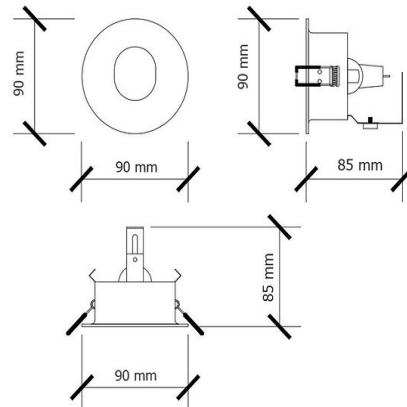

Product Images

Specification Details

PRODUCT	: Downlight HL87
BRAND	: LAMP & LIGHT
DESCRIPTION	: Downlights
DIMENSION	: L90 x W90 x H85 mm + Cable Length N/A mm
LAMP TYPE	: GU10 x 1 pcs (Maximum : 7W (Prefer : 7W))
COLOR	: White
MATERIAL	: Die-Cast Aluminum
WEIGHT	: 0.100 kg
IP RATING	: IP 20
INSTALLATION	: Recess Mounted
CUT OUT SIZE	: 75

Light Source Info

LIGHT COLOR CCT	: Depend On Bulb
POWER (WATT)	: -
LUMEN	: -
BEAM ANGLE	: Depend On Bulb
CRI	: Depend On Bulb
INPUT VOLTAGE	: Depend On Bulb
POWER FACTOR	: Depend On Bulb
AVG. LIFE TIME	: Depend On Bulb
DIMMABLE	: Depend On Bulb
CONTROL GEAR	: