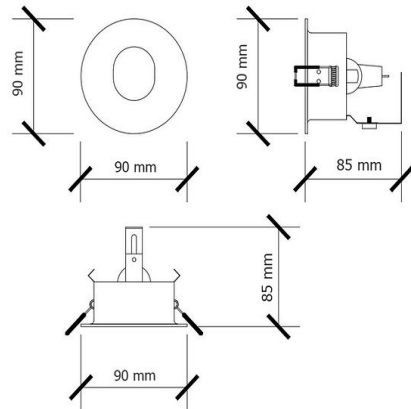

**Product Images**

**Specification Details**

PRODUCT	: Downlight HL88
BRAND	: LAMP & LIGHT
DESCRIPTION	: Downlights
DIMENSION	: L90 x W90 x H85 mm + Cable Length N/A mm
LAMP TYPE	: GU10 x 1 pcs ( Maximum : 7W (Prefer : 7W))
COLOR	: Black
MATERIAL	: Die-Cast Aluminum
WEIGHT	: 0.100 kg
IP RATING	: IP 20
INSTALLATION	: Recess Mounted
CUT OUT SIZE	: 75

**Light Source Info**

LIGHT COLOR CCT	: Depend On Bulb
POWER (WATT)	: -
LUMEN	: -
BEAM ANGLE	: Depend On Bulb
CRI	: Depend On Bulb
INPUT VOLTAGE	: Depend On Bulb
POWER FACTOR	: Depend On Bulb
AVG. LIFE TIME	: Depend On Bulb
DIMMABLE	: Depend On Bulb
CONTROL GEAR	: