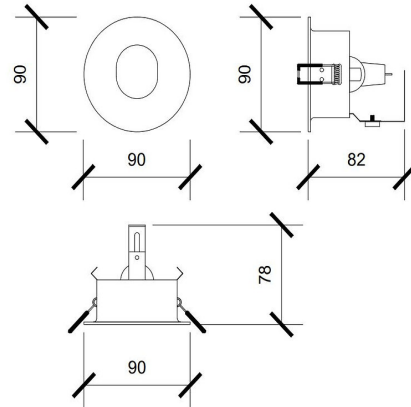

Product Images

Specification Details

PRODUCT	: Downlight HL88
BRAND	: LAMP & LIGHT
DESCRIPTION	: Downlights
DIMENSION	: L90 x W90 x H82 mm + Cable Length N/A mm
LAMP TYPE	: GU10 x 1 pcs ( Maximum : 7W)
COLOR	: Powdered Coated Sandy Black
MATERIAL	: Die-Cast Aluminum
WEIGHT	: 0.1 kg
IP RATING	: IP 20
INSTALLATION	: Recess Mounted
CUT OUT SIZE	: 75

Light Source Info

LIGHT COLOR CCT	: Depend On Bulb
POWER (WATT)	: -
LUMEN	: -
BEAM ANGLE	: Depend On Bulb
CRI	: Depend On Bulb
INPUT VOLTAGE	: Depend On Bulb
POWER FACTOR	: Depend On Bulb
AVG. LIFE TIME	: Depend On Bulb
DIMMABLE	: Depend On Bulb
CONTROL GEAR	: