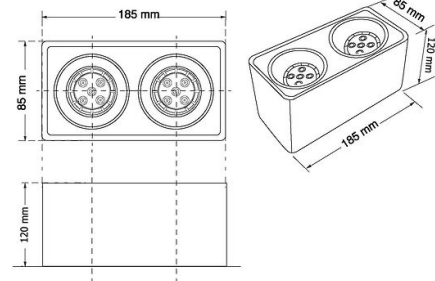

Product Images

Specification Details

PRODUCT	: Downlight HL90
BRAND	: LAMP & LIGHT
DESCRIPTION	: Downlights
DIMENSION	: L185 x W85 x H120 mm + Cable Length N/A mm
LAMP TYPE	: GU10 x 2 pcs ( Maximum : 7W (PIXEL LED Module 12W Optional ) )
COLOR	: White
MATERIAL	: Powder Coated Aluminum
WEIGHT	: 0.800 kg
IP RATING	: IP 20
INSTALLATION	: Recess Mounted
CUT OUT SIZE	: