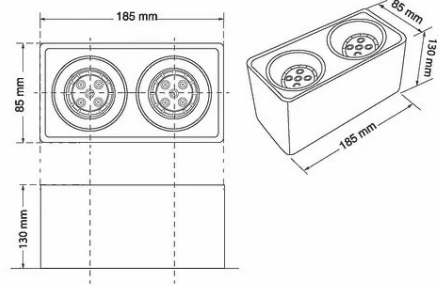

Product Images

Specification Details

PRODUCT	:	Downlight HL90
BRAND	:	LAMP & LIGHT
DESCRIPTION	:	Downlights
DIMENSION	:	L185 x W85 x H130 mm + Cable Length N/A mm
LAMP TYPE	:	MR16 x 1 pcs (Maximum : 7W)
COLOR	:	White
MATERIAL	:	Powder Coated Aluminum
WEIGHT	:	0.8 kg
IP RATING	:	IP 20
INSTALLATION	:	Recess Mounted
CUT OUT SIZE	:	

Light Source Info

LIGHT COLOR CCT	:	Depend On Bulb
POWER (WATT)	:	-
LUMEN	:	-
BEAM ANGLE	:	Depend On Bulb
CRI	:	Depend On Bulb
INPUT VOLTAGE	:	Depend On Bulb
POWER FACTOR	:	Depend On Bulb
AVG. LIFE TIME	:	Depend On Bulb
DIMMABLE	:	Depend On Bulb
CONTROL GEAR	:	