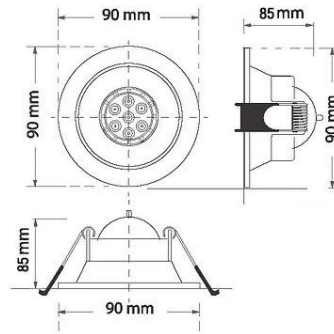

Product Images

Specification Details

PRODUCT	: Downlight HL94
BRAND	: LAMP & LIGHT
DESCRIPTION	: Downlights
DIMENSION	: L90 x W90 x H85 mm + Cable Length N/A mm
LAMP TYPE	: GU10 x 1 pcs (Maximum : 7W (Prefer : 7W))
COLOR	: White,Black
MATERIAL	: Die-Cast Aluminum,PC
WEIGHT	: 0.100 kg
IP RATING	: IP 20
INSTALLATION	: Recess Mounted
CUT OUT SIZE	: 75

Light Source Info

LIGHT COLOR CCT	: Depend On Bulb
POWER (WATT)	: -
LUMEN	: -
BEAM ANGLE	: Depend On Bulb
CRI	: Depend On Bulb
INPUT VOLTAGE	: Depend On Bulb
POWER FACTOR	: Depend On Bulb
AVG. LIFE TIME	: Depend On Bulb
DIMMABLE	: Depend On Bulb
CONTROL GEAR	: