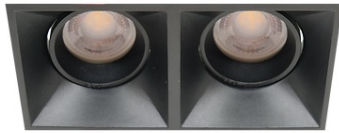

Product Images

Specification Details

PRODUCT	: Downlight HL98
BRAND	: LAMP & LIGHT
DESCRIPTION	: Downlights
DIMENSION	: L172 x W90 x H100 mm + Cable Length N/A mm
LAMP TYPE	: GU10 x 2 pcs (Maximum : 12W (PIXEL LED Module 12W Optional))
COLOR	: Powdered Coated Sandy Black
MATERIAL	: Die-Cast Aluminum
WEIGHT	: 0.2 kg
IP RATING	: IP 20
INSTALLATION	: Recess Mounted
CUT OUT SIZE	: 80x165

Light Source Info

LIGHT COLOR CCT	: Depend On Bulb
POWER (WATT)	: -
LUMEN	: -
BEAM ANGLE	: Depend On Bulb
CRI	: Depend On Bulb
INPUT VOLTAGE	: Depend On Bulb
POWER FACTOR	: Depend On Bulb
AVG. LIFE TIME	: Depend On Bulb
DIMMABLE	: Depend On Bulb
CONTROL GEAR	:

REMARK : The Downlight Fixture Can Be Use With PIXEL LED Module For Higher Brightness, True Color And Dimmable Function

LAMP & LIGHT

Head Office : 2 Bangbon 4 Road, Soi 8, Bangbon, Bangkok, Thailand 10150