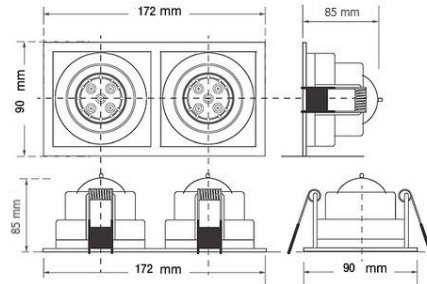

Product Images

Specification Details

PRODUCT	: Downlight HL98
BRAND	: LAMP & LIGHT
DESCRIPTION	: Downlights
DIMENSION	: L172 x W90 x H85 mm + Cable Length N/A mm
LAMP TYPE	: GU10 x 2 pcs ( Maximum : 7W (PIXEL LED Module 12W Optional))
COLOR	: Black
MATERIAL	: Die-Cast Aluminum
WEIGHT	: 0.200 kg
IP RATING	: IP 20
INSTALLATION	: Recess Mounted
CUT OUT SIZE	: 160x80

Light Source Info

LIGHT COLOR CCT	: Depend On Bulb
POWER (WATT)	: -
LUMEN	: -
BEAM ANGLE	: Depend On Bulb
CRI	: Depend On Bulb
INPUT VOLTAGE	: Depend On Bulb
POWER FACTOR	: Depend On Bulb
AVG. LIFE TIME	: Depend On Bulb
DIMMABLE	: Depend On Bulb
CONTROL GEAR	: