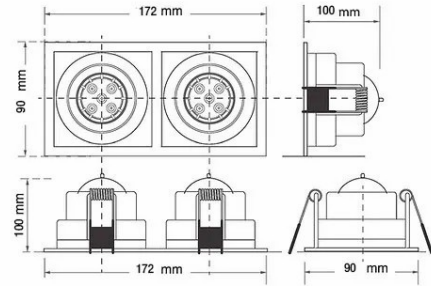

Product Images

Specification Details

PRODUCT	: Downlight HL98
BRAND	: LAMP & LIGHT
DESCRIPTION	: Downlights
DIMENSION	: L172 x W90 x H100 mm + Cable Length N/A mm
LAMP TYPE	: GU10 x 2 pcs (Maximum : 12W (PIXEL LED Module 12W Optional))
COLOR	: Powdered Coated Sandy Black
MATERIAL	: Die-Cast Aluminum
WEIGHT	: 0.2 kg
IP RATING	: IP 20
INSTALLATION	: Recess Mounted
CUT OUT SIZE	: 80x165

Light Source Info

LIGHT COLOR CCT	: Depend On Bulb
POWER (WATT)	: -
LUMEN	: -
BEAM ANGLE	: Depend On Bulb
CRI	: Depend On Bulb
INPUT VOLTAGE	: Depend On Bulb
POWER FACTOR	: Depend On Bulb
AVG. LIFE TIME	: Depend On Bulb
DIMMABLE	: Depend On Bulb
CONTROL GEAR	: