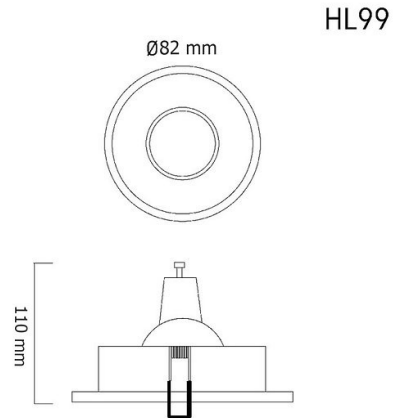

Product Images

Specification Details

PRODUCT	: Downlight HL99
BRAND	: LAMP & LIGHT
DESCRIPTION	: Downlights
DIMENSION	: L82 x W82 x H110 mm + Cable Length N/A mm
LAMP TYPE	: GU10 x 1 pcs (Maximum : 7W (PIXEL LED Module 12W Optional))
COLOR	: Black
MATERIAL	: Die-Cast Aluminum
WEIGHT	: 0.100 kg
IP RATING	: IP 20
INSTALLATION	: Recess Mounted
CUT OUT SIZE	: 75

Light Source Info

LIGHT COLOR CCT	: Depend On Bulb
POWER (WATT)	: -
LUMEN	: -
BEAM ANGLE	: Depend On Bulb
CRI	: Depend On Bulb
INPUT VOLTAGE	: Depend On Bulb
POWER FACTOR	: Depend On Bulb
AVG. LIFE TIME	: Depend On Bulb
DIMMABLE	: Depend On Bulb
CONTROL GEAR	:

REMARK : The Downlight Fixture Can Be Use With PIXEL LED Module For Higher Brightness, True Color And Dimmable Function

LAMP & LIGHT

Head Office : 2 Bangbon 4 Road, Soi 8, Bangbon, Bangkok, Thailand 10150
Tel. : 098-257-5229, Line ID : @Lampandlight, www.lampandlight.com