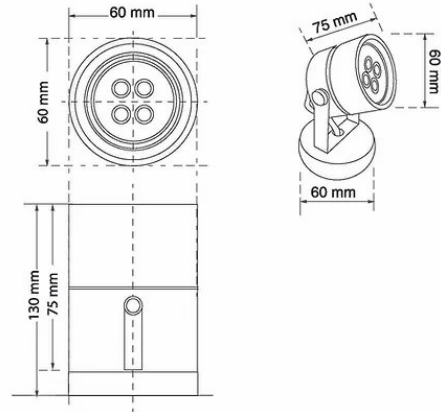

Product Images

Specification Details

PRODUCT	: Surface Downlight HL2
BRAND	: LIGHTTECH
DESCRIPTION	: Downlights
DIMENSION	: L60 x W60 x H130 mm + Cable Length N/A mm
LAMP TYPE	: GU10 x 1 pcs (Maximum : 7W)
COLOR	: White
MATERIAL	: Aluminium
WEIGHT	: 0.1 kg
IP RATING	: IP 20
INSTALLATION	: Surface Mounted
CUT OUT SIZE	: -

Light Source Info

LIGHT COLOR CCT	: Depend On Bulb
POWER (WATT)	: -
LUMEN	: -
BEAM ANGLE	: Depend On Bulb
CRI	: Depend On Bulb
INPUT VOLTAGE	: Depend On Bulb
POWER FACTOR	: Depend On Bulb
AVG. LIFE TIME	: Depend On Bulb
DIMMABLE	: Depend On Bulb
CONTROL GEAR	: