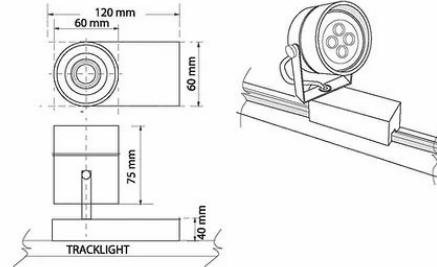

Product Images

Specification Details

PRODUCT	: Tracklight HL3
BRAND	: EZ Lighting
DESCRIPTION	: Tracklights
DIMENSION	: L60 x W60 x H75 mm + Cable Length N/A mm
LAMP TYPE	: GU10 x 1 pcs (Maximum : 7W)
COLOR	: White
MATERIAL	: Aluminum
WEIGHT	: 0.000 kg
IP RATING	: IP 20
INSTALLATION	: Surface Mounted
CUT OUT SIZE	: -

Light Source Info

LIGHT COLOR CCT	: Depend On Bulb
POWER (WATT)	: -
LUMEN	: -
BEAM ANGLE	: Depend On Bulb
CRI	: Depend On Bulb
INPUT VOLTAGE	: Depend On Bulb
POWER FACTOR	: Depend On Bulb
AVG. LIFE TIME	: Depend On Bulb
DIMMABLE	: Depend On Bulb
CONTROL GEAR	: