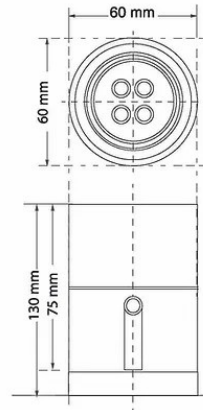

Product Images

Specification Details

PRODUCT	: Surface Downlight HL4
BRAND	: EZ Lighting
DESCRIPTION	: Downlights
DIMENSION	: L60 x W60 x H130 mm + Cable Length N/A mm
LAMP TYPE	: GU10 x 1 pcs (Maximum : 7W)
COLOR	: Black
MATERIAL	: Aluminum
WEIGHT	: 0.000 kg
IP RATING	: IP 20
INSTALLATION	: Recess Mounted
CUT OUT SIZE	:

Light Source Info

LIGHT COLOR CCT	: Depend On Bulb
POWER (WATT)	: -
LUMEN	: -
BEAM ANGLE	: Depend On Bulb
CRI	: Depend On Bulb
INPUT VOLTAGE	: Depend On Bulb
POWER FACTOR	: Depend On Bulb
AVG. LIFE TIME	: Depend On Bulb
DIMMABLE	: Depend On Bulb
CONTROL GEAR	: