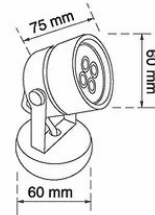

Product Images

Specification Details

PRODUCT	: Surface Downlight HL4
BRAND	: EZ Lighting
DESCRIPTION	: Downlights
DIMENSION	: L60 x W60 x H130 mm + Cable Length N/A mm
LAMP TYPE	: GU10 x 1 pcs (Maximum : 7W)
COLOR	: Black
MATERIAL	: Aluminum
WEIGHT	: 0.000 kg
IP RATING	: IP 20
INSTALLATION	: Recess Mounted
CUT OUT SIZE	:

Light Source Info

LIGHT COLOR CCT	: Depend On Bulb
POWER (WATT)	: -
LUMEN	: -
BEAM ANGLE	: Depend On Bulb
CRI	: Depend On Bulb
INPUT VOLTAGE	: Depend On Bulb
POWER FACTOR	: Depend On Bulb
AVG. LIFE TIME	: Depend On Bulb
DIMMABLE	: Depend On Bulb
CONTROL GEAR	: