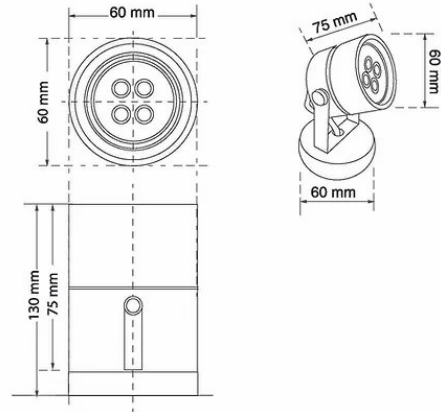

Product Images

Specification Details

PRODUCT	: Surface Downlight HL4
BRAND	: LIGHTTECH
DESCRIPTION	: Downlights
DIMENSION	: L60 x W60 x H130 mm + Cable Length N/A mm
LAMP TYPE	: GU10 x 1 pcs (Maximum : 7W)
COLOR	: Black
MATERIAL	: Aluminium
WEIGHT	: 0.1 kg
IP RATING	: IP 20
INSTALLATION	: Recess Mounted
CUT OUT SIZE	:

Light Source Info

LIGHT COLOR CCT	: Depend On Bulb
POWER (WATT)	: -
LUMEN	: -
BEAM ANGLE	: Depend On Bulb
CRI	: Depend On Bulb
INPUT VOLTAGE	: Depend On Bulb
POWER FACTOR	: Depend On Bulb
AVG. LIFE TIME	: Depend On Bulb
DIMMABLE	: Depend On Bulb
CONTROL GEAR	: