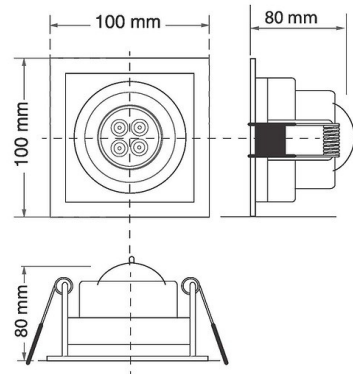

Product Images

Specification Details

PRODUCT	: Downlight HL18
BRAND	: LAMP & LIGHT
DESCRIPTION	: Downlights
DIMENSION	: L100 x W100 x H80 mm + Cable Length N/A mm
LAMP TYPE	: GU10 x 1 pcs ( Maximum : 12W (PIXEL LED Module 12W Optional))
COLOR	: White,Black
MATERIAL	: Die-Cast Aluminum
WEIGHT	: 0.200 kg
IP RATING	: IP 20
INSTALLATION	: Recess Mounted
CUT OUT SIZE	: 90x90

Light Source Info

LIGHT COLOR CCT	: Depend On Bulb
POWER (WATT)	: -
LUMEN	: -
BEAM ANGLE	: Depend On Bulb
CRI	: Depend On Bulb
INPUT VOLTAGE	: Depend On Bulb
POWER FACTOR	: Depend On Bulb
AVG. LIFE TIME	: Depend On Bulb
DIMMABLE	: Depend On Bulb
CONTROL GEAR	:

**REMARK** : The Downlight Fixture Can Be Use With PIXEL LED Module For Higher Brightness, True Color And Dimmable Function

LAMP & LIGHT

Head Office : 2 Bangbon 4 Road, Soi 8, Bangbon, Bangkok, Thailand 10150  
 Tel. : 098-257-5229, Line ID : @Lampandlight, www.lampandlight.com