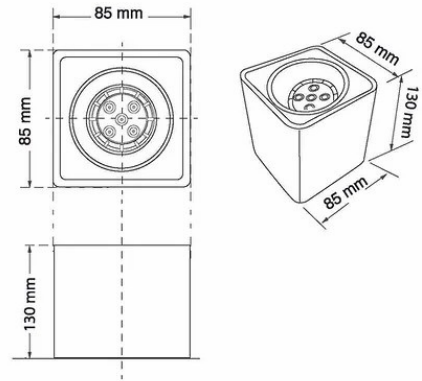

Product Images

Specification Details

PRODUCT	:	Downlight HL42
BRAND	:	LAMP & LIGHT
DESCRIPTION	:	Downlights
DIMENSION	:	L85 x W85 x H130 mm + Cable Length N/A mm
LAMP TYPE	:	MR16 x 1 pcs ( Maximum : 7W)
COLOR	:	Black
MATERIAL	:	Powder Coated Aluminum
WEIGHT	:	0.4 kg
IP RATING	:	IP 20
INSTALLATION	:	Recess Mounted
CUT OUT SIZE	:	

Light Source Info

LIGHT COLOR CCT	:	Depend On Bulb
POWER (WATT)	:	-
LUMEN	:	-
BEAM ANGLE	:	Depend On Bulb
CRI	:	Depend On Bulb
INPUT VOLTAGE	:	Depend On Bulb
POWER FACTOR	:	Depend On Bulb
AVG. LIFE TIME	:	Depend On Bulb
DIMMABLE	:	Depend On Bulb
CONTROL GEAR	:	