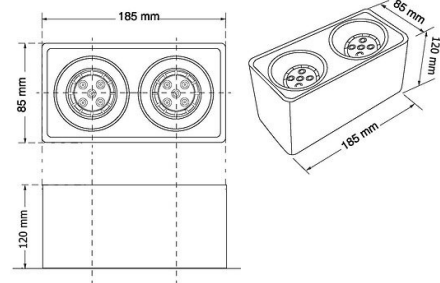

Product Images

Specification Details

PRODUCT	: Downlight HL43
BRAND	: LAMP & LIGHT
DESCRIPTION	: Downlights
DIMENSION	: L185 x W85 x H120 mm + Cable Length N/A mm
LAMP TYPE	: GU10 x 2 pcs ( Maximum : 7W (PIXEL LED Module 12W Optional))
COLOR	: Black
MATERIAL	: Powder Coated Aluminum
WEIGHT	: 1.000 kg
IP RATING	: IP 20
INSTALLATION	: Recess Mounted
CUT OUT SIZE	: