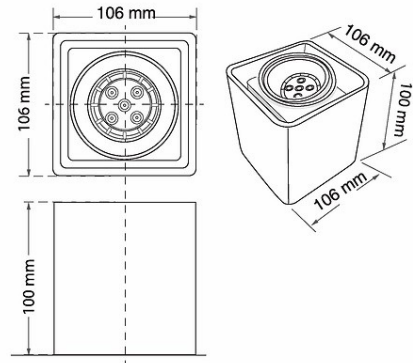

Product Images

Specification Details

PRODUCT	:	Downlight HL62
BRAND	:	LAMP & LIGHT
DESCRIPTION	:	Downlights
DIMENSION	:	L95 x W95 x H100 mm + Cable Length N/A mm
LAMP TYPE	:	MR16 x 1 pcs (Maximum : 7W)
COLOR	:	Black
MATERIAL	:	Aluminium
WEIGHT	:	0.5 kg
IP RATING	:	IP 20
INSTALLATION	:	Recess Mounted
CUT OUT SIZE	:	

Light Source Info

LIGHT COLOR CCT	:	Depend On Bulb
POWER (WATT)	:	-
LUMEN	:	-
BEAM ANGLE	:	Depend On Bulb
CRI	:	Depend On Bulb
INPUT VOLTAGE	:	Depend On Bulb
POWER FACTOR	:	Depend On Bulb
AVG. LIFE TIME	:	Depend On Bulb
DIMMABLE	:	Depend On Bulb
CONTROL GEAR	:	