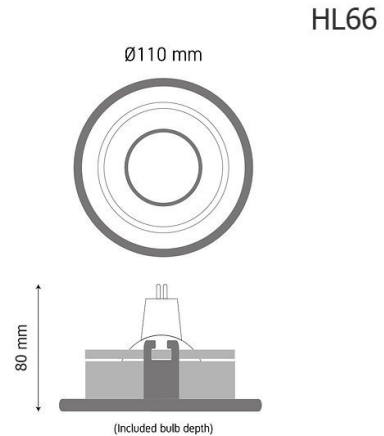

Product Images

Specification Details

PRODUCT	: Downlight HL66
BRAND	: LAMP & LIGHT
DESCRIPTION	: Downlights
DIMENSION	: L110 x W110 x H80 mm + Cable Length N/A mm
LAMP TYPE	: GU10 x 1 pcs (Maximum : 7W (PIXEL LED Module 12W Optional))
COLOR	: White
MATERIAL	: Die-Cast Aluminum
WEIGHT	: 0.200 kg
IP RATING	: IP 20
INSTALLATION	: Recess Mounted
CUT OUT SIZE	: 95

Light Source Info

LIGHT COLOR CCT	: Depend On Bulb
POWER (WATT)	: -
LUMEN	: -
BEAM ANGLE	: Depend On Bulb
CRI	: Depend On Bulb
INPUT VOLTAGE	: Depend On Bulb
POWER FACTOR	: Depend On Bulb
AVG. LIFE TIME	: Depend On Bulb
DIMMABLE	: Depend On Bulb
CONTROL GEAR	: