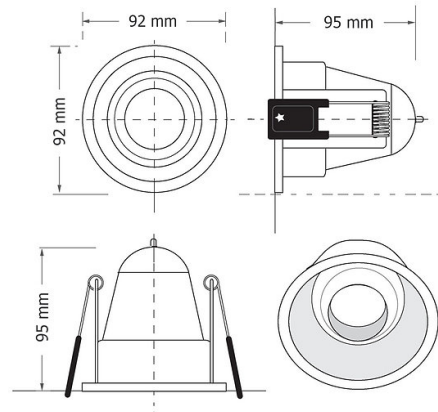

**Product Images**

**Specification Details**

PRODUCT	: Downlight HL67
BRAND	: LAMP & LIGHT
DESCRIPTION	: Downlights
DIMENSION	: L92 x W92 x H95 mm + Cable Length N/A mm
LAMP TYPE	: GU10 x 1 pcs ( Maximum : 7W (Prefer : 7W))
COLOR	: White
MATERIAL	: Die-Cast Aluminum
WEIGHT	: 0.100 kg
IP RATING	: IP 20
INSTALLATION	: Recess Mounted
CUT OUT SIZE	: 85

**Light Source Info**

LIGHT COLOR CCT	: Depend On Bulb
POWER (WATT)	: -
LUMEN	: -
BEAM ANGLE	: Depend On Bulb
CRI	: Depend On Bulb
INPUT VOLTAGE	: Depend On Bulb
POWER FACTOR	: Depend On Bulb
AVG. LIFE TIME	: Depend On Bulb
DIMMABLE	: Depend On Bulb
CONTROL GEAR	:

**REMARK** : The Downlight Fixture Can Be Use With PIXEL LED Module For Higher Brightness, True Color And Dimmable Function

**LAMP & LIGHT**

Head Office : 2 Bangbon 4 Road, Soi 8, Bangbon, Bangkok, Thailand 10150  
 Tel. : 098-257-5229, Line ID : @Lampandlight, www.lampandlight.com