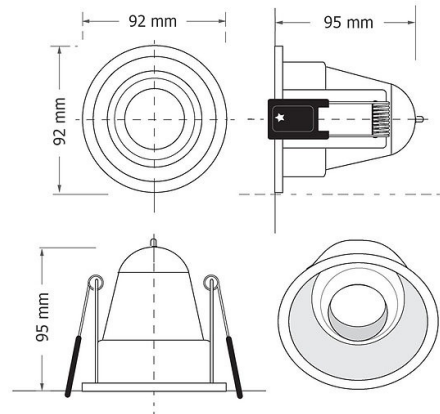

## Specification Details

PRODUCT	: Downlight HL68
BRAND	: LAMP & LIGHT
DESCRIPTION	: Downlights
DIMENSION	: L92 x W92 x H95 mm + Cable Length N/A mm
LAMP TYPE	: GU10 x 1 pcs ( Maximum : 7W (Prefer:7W))
COLOR	: Black
MATERIAL	: Die-Cast Aluminum
WEIGHT	: 0.100 kg
IP RATING	: IP 20
INSTALLATION	: Recess Mounted
CUT OUT SIZE	: 85