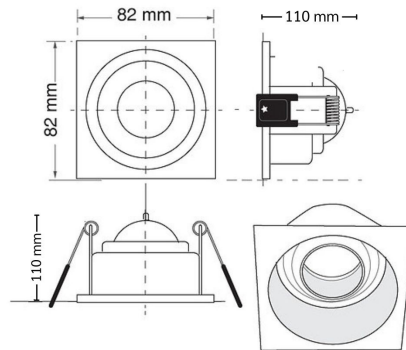

Product Images

Specification Details

PRODUCT	: Downlight HL69
BRAND	: LAMP & LIGHT
DESCRIPTION	: Downlights
DIMENSION	: L82 x W82 x H110 mm + Cable Length N/A mm
LAMP TYPE	: GU10 x 1 pcs (Maximum : 7W (Prefer: 7 W))
COLOR	: White
MATERIAL	: Die-Cast Aluminum
WEIGHT	: 0.110 kg
IP RATING	: IP 20
INSTALLATION	: Recess Mounted
CUT OUT SIZE	: 75

Light Source Info

LIGHT COLOR CCT	: Depend On Bulb
POWER (WATT)	: -
LUMEN	: -
BEAM ANGLE	: Depend On Bulb
CRI	: Depend On Bulb
INPUT VOLTAGE	: Depend On Bulb
POWER FACTOR	: Depend On Bulb
AVG. LIFE TIME	: Depend On Bulb
DIMMABLE	: Depend On Bulb
CONTROL GEAR	: