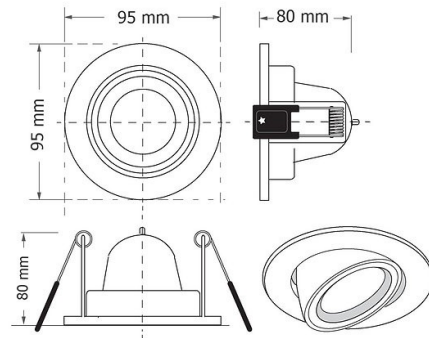

Product Images

Specification Details

PRODUCT	: Downlight HL72
BRAND	: LAMP & LIGHT
DESCRIPTION	: Downlights
DIMENSION	: L95 x W95 x H80 mm + Cable Length N/A mm
LAMP TYPE	: GU10 x 1 pcs ( Maximum : 7W (Prefer : 7W))
COLOR	: Black
MATERIAL	: Die-Cast Aluminum
WEIGHT	: 0.100 kg
IP RATING	: IP 20
INSTALLATION	: Recess Mounted
CUT OUT SIZE	: 85

Light Source Info

LIGHT COLOR CCT	: Depend On Bulb
POWER (WATT)	: -
LUMEN	: -
BEAM ANGLE	: Depend On Bulb
CRI	: Depend On Bulb
INPUT VOLTAGE	: Depend On Bulb
POWER FACTOR	: Depend On Bulb
AVG. LIFE TIME	: Depend On Bulb
DIMMABLE	: Depend On Bulb
CONTROL GEAR	: