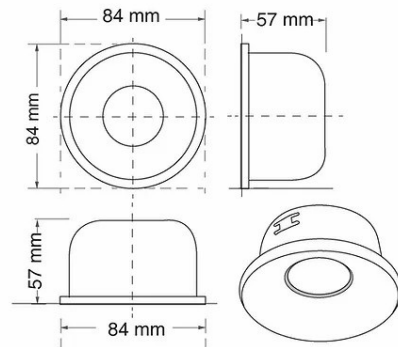

## Product Images

## Specification Details

PRODUCT	: Downlight HL73
BRAND	: LAMP & LIGHT
DESCRIPTION	: Downlights
DIMENSION	: L85 x W85 x H57 mm + Cable Length N/A mm
LAMP TYPE	: MR16 x 1 pcs ( Maximum : 7W)
COLOR	: White
MATERIAL	: Powder Coated Aluminum
WEIGHT	: 0.1 kg
IP RATING	: IP 44
INSTALLATION	: Recess Mounted
CUT OUT SIZE	: 70

## Light Source Info

LIGHT COLOR CCT	: Depend On Bulb
POWER (WATT)	: -
LUMEN	: -
BEAM ANGLE	: Depend On Bulb
CRI	: Depend On Bulb
INPUT VOLTAGE	: Depend On Bulb
POWER FACTOR	: Depend On Bulb
AVG. LIFE TIME	: Depend On Bulb
DIMMABLE	: Depend On Bulb
CONTROL GEAR	: