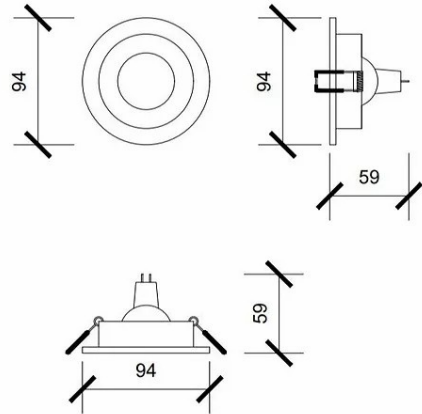

Product Images

Specification Details

PRODUCT	: Downlight HL76
BRAND	: LAMP & LIGHT
DESCRIPTION	: Downlights
DIMENSION	: L94 x W94 x H59 mm + Cable Length N/A mm
LAMP TYPE	: MR16 x 1 pcs (Maximum : 12W (PIXEL LED Module 12W Optional))
COLOR	: Black
MATERIAL	: Die-Cast Aluminum
WEIGHT	: 0.1 kg
IP RATING	: IP 20
INSTALLATION	: Recess Mounted
CUT OUT SIZE	: 76

Light Source Info

LIGHT COLOR CCT	: Depend On Bulb
POWER (WATT)	: -
LUMEN	: -
BEAM ANGLE	: Depend On Bulb
CRI	: Depend On Bulb
INPUT VOLTAGE	: Depend On Bulb
POWER FACTOR	: Depend On Bulb
AVG. LIFE TIME	: Depend On Bulb
DIMMABLE	: Depend On Bulb
CONTROL GEAR	: