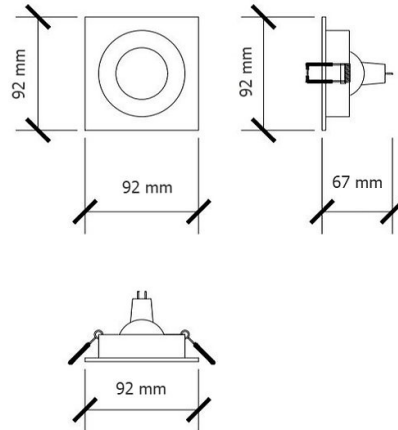

Product Images

Specification Details

PRODUCT	: Downlight HL77
BRAND	: LAMP & LIGHT
DESCRIPTION	: Downlights
DIMENSION	: L92 x W92 x H67 mm + Cable Length N/A mm
LAMP TYPE	: GU10 x 1 pcs (Maximum : 7W (Prefer : 7W))
COLOR	: White
MATERIAL	: Die-Cast Aluminum
WEIGHT	: 0.100 kg
IP RATING	: IP 20
INSTALLATION	: Recess Mounted
CUT OUT SIZE	: 80

Light Source Info

LIGHT COLOR CCT	: Depend On Bulb
POWER (WATT)	: -
LUMEN	: -
BEAM ANGLE	: Depend On Bulb
CRI	: Depend On Bulb
INPUT VOLTAGE	: Depend On Bulb
POWER FACTOR	: Depend On Bulb
AVG. LIFE TIME	: Depend On Bulb
DIMMABLE	: Depend On Bulb
CONTROL GEAR	:

REMARK : The Downlight Fixture Can Be Use With PIXEL LED Module For Higher Brightness, True Color And Dimmable Function

LAMP & LIGHT

Head Office : 2 Bangbon 4 Road, Soi 8, Bangbon, Bangkok, Thailand 10150
 Tel. : 098-257-5229, Line ID : @Lampandlight, www.lampandlight.com