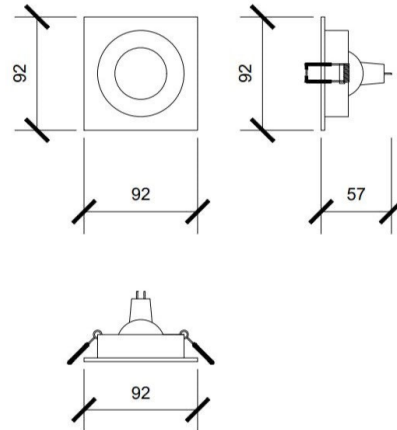

Product Images

Specification Details

PRODUCT	: Downlight HL78
BRAND	: LAMP & LIGHT
DESCRIPTION	: Downlights
DIMENSION	: L90 x W90 x H57 mm + Cable Length N/A mm
LAMP TYPE	: GU10 x 1 pcs (Maximum : 12W (PIXEL LED Module 12W Optional))
COLOR	: Black
MATERIAL	: Die-Cast Aluminum
WEIGHT	: 0.1 kg
IP RATING	: IP 20
INSTALLATION	: Recess Mounted
CUT OUT SIZE	: 82

Light Source Info

LIGHT COLOR CCT	: Depend On Bulb
POWER (WATT)	: -
LUMEN	: -
BEAM ANGLE	: Depend On Bulb
CRI	: Depend On Bulb
INPUT VOLTAGE	: Depend On Bulb
POWER FACTOR	: Depend On Bulb
AVG. LIFE TIME	: Depend On Bulb
DIMMABLE	: Depend On Bulb
CONTROL GEAR	: