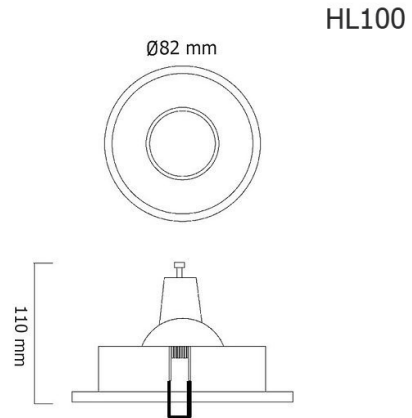

Product Images

Specification Details

PRODUCT	: Downlight HL100
BRAND	: LAMP & LIGHT
DESCRIPTION	: Downlights
DIMENSION	: L82 x W82 x H110 mm + Cable Length N/A mm
LAMP TYPE	: GU10 x 1 pcs ( Maximum : 7W (PIXEL LED Module 12W Optional))
COLOR	: White
MATERIAL	: Die-Cast Aluminum
WEIGHT	: 0.100 kg
IP RATING	: IP 20
INSTALLATION	: Recess Mounted
CUT OUT SIZE	: 75

Light Source Info

LIGHT COLOR CCT	: Depend On Bulb
POWER (WATT)	: -
LUMEN	: -
BEAM ANGLE	: Depend On Bulb
CRI	: Depend On Bulb
INPUT VOLTAGE	: Depend On Bulb
POWER FACTOR	: Depend On Bulb
AVG. LIFE TIME	: Depend On Bulb
DIMMABLE	: Depend On Bulb
CONTROL GEAR	:

**REMARK** : The Downlight Fixture Can Be Use With PIXEL LED Module For Higher Brightness, True Color And Dimmable Function

LAMP & LIGHT

Head Office : 2 Bangbon 4 Road, Soi 8, Bangbon, Bangkok, Thailand 10150  
 Tel. : 098-257-5229, Line ID : @Lampandlight, www.lampandlight.com