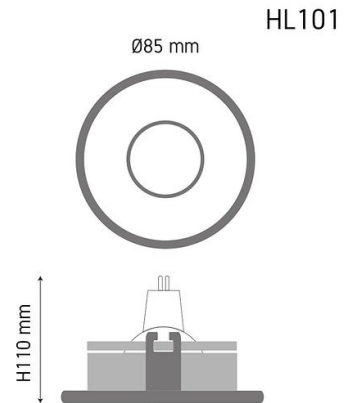

**Product Images**

**Specification Details**

PRODUCT	: Downlight HL101
BRAND	: LAMP & LIGHT
DESCRIPTION	: Downlights
DIMENSION	: L85 x W85 x H110 mm + Cable Length N/A mm
LAMP TYPE	: GU10 x 1 pcs ( Maximum : 7W (PIXEL LED Module 12W Optional))
COLOR	: Black
MATERIAL	: Powder Coated Aluminum
WEIGHT	: 0.100 kg
IP RATING	: IP 20
INSTALLATION	: Recess Mounted
CUT OUT SIZE	: 70

**Light Source Info**

LIGHT COLOR CCT	: Depend On Bulb
POWER (WATT)	: -
LUMEN	: -
BEAM ANGLE	: Depend On Bulb
CRI	: Depend On Bulb
INPUT VOLTAGE	: Depend On Bulb
POWER FACTOR	: Depend On Bulb
AVG. LIFE TIME	: Depend On Bulb
DIMMABLE	: Depend On Bulb
CONTROL GEAR	: