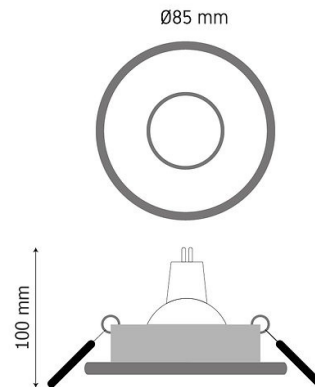

Product Images

HL102

Specification Details

PRODUCT	: Downlight HL102
BRAND	: LAMP & LIGHT
DESCRIPTION	: Downlights
DIMENSION	: L85 x W85 x H100 mm + Cable Length N/A mm
LAMP TYPE	: GU10 x 1 pcs (Maximum : 7W (PIXEL LED Module 12W Optional))
COLOR	: White
MATERIAL	: Powder Coated Aluminum
WEIGHT	: 0.100 kg
IP RATING	: IP 20
INSTALLATION	: Recess Mounted
CUT OUT SIZE	: 70

Light Source Info

LIGHT COLOR CCT	: Depend On Bulb
POWER (WATT)	: -
LUMEN	: -
BEAM ANGLE	: Depend On Bulb
CRI	: Depend On Bulb
INPUT VOLTAGE	: Depend On Bulb
POWER FACTOR	: Depend On Bulb
AVG. LIFE TIME	: Depend On Bulb
DIMMABLE	: Depend On Bulb
CONTROL GEAR	: