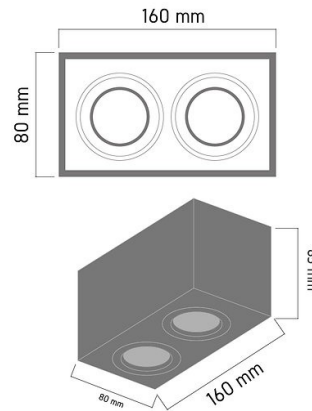

Product Images

HL104

Specification Details

PRODUCT	: Downlight HL104
BRAND	: LAMP & LIGHT
DESCRIPTION	: Downlights
DIMENSION	: L160 x W80 x H85 mm + Cable Length N/A mm
LAMP TYPE	: GU10 x 2 pcs (Maximum : 7W (Prefer : 7 W))
COLOR	: Black
MATERIAL	: Powder Coated Aluminum
WEIGHT	: 0.300 kg
IP RATING	: IP 20
INSTALLATION	: Recess Mounted
CUT OUT SIZE	:

Light Source Info

LIGHT COLOR CCT	: Depend On Bulb
POWER (WATT)	: -
LUMEN	: -
BEAM ANGLE	: Depend On Bulb
CRI	: Depend On Bulb
INPUT VOLTAGE	: Depend On Bulb
POWER FACTOR	: Depend On Bulb
AVG. LIFE TIME	: Depend On Bulb
DIMMABLE	: Depend On Bulb
CONTROL GEAR	: