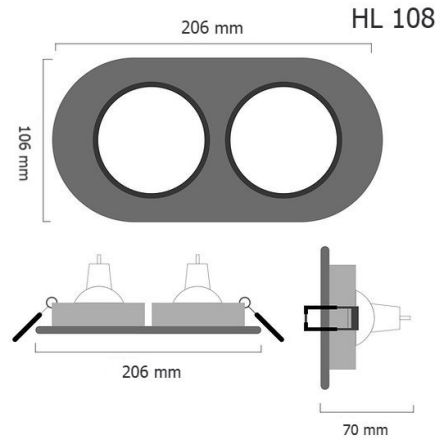

Product Images

Specification Details

PRODUCT	: Downlight HL108
BRAND	: LAMP & LIGHT
DESCRIPTION	: Downlights
DIMENSION	: L206 x W106 x H70 mm + Cable Length N/A mm
LAMP TYPE	: GU10 x 2 pcs (Maximum : 7W (Prefer : 7W))
COLOR	: Black
MATERIAL	: Die-Cast Aluminum
WEIGHT	: 0.400 kg
IP RATING	: IP 20
INSTALLATION	: Recess Mounted
CUT OUT SIZE	: 185 x 95

Light Source Info

LIGHT COLOR CCT	: Depend On Bulb
POWER (WATT)	: -
LUMEN	: -
BEAM ANGLE	: Depend On Bulb
CRI	: Depend On Bulb
INPUT VOLTAGE	: Depend On Bulb
POWER FACTOR	: Depend On Bulb
AVG. LIFE TIME	: Depend On Bulb
DIMMABLE	: Depend On Bulb
CONTROL GEAR	:

REMARK : The Downlight Fixture Can Be Use With PIXEL LED Module For Higher Brightness, True Color And Dimmable Function , Extra Feature : Changeable Reflector color of choice

LAMP & LIGHT

Head Office : 2 Bangbon 4 Road, Soi 8, Bangbon, Bangkok, Thailand 10150
 Tel. : 098-257-5229, Line ID : @Lampandlight, www.lampandlight.com