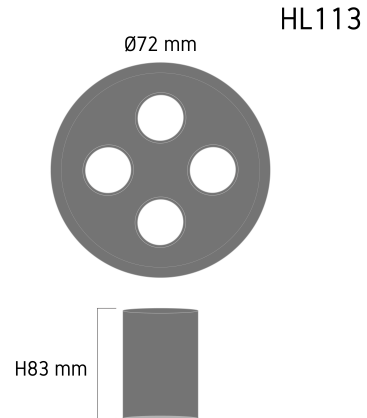

Product Images

Specification Details

PRODUCT	: Downlight HL113
BRAND	: LAMP & LIGHT
DESCRIPTION	: Downlights
DIMENSION	: L72 x W72 x H83 mm + Cable Length N/A mm
LAMP TYPE	: LED x 1 pcs ( Maximum : LED Built-in)
COLOR	: Black
MATERIAL	: Powder Coated Aluminum
WEIGHT	: 0.24 kg
IP RATING	: IP 20
INSTALLATION	: Surface Mounted
CUT OUT SIZE	:

Light Source Info

LIGHT COLOR CCT	: 3000K
POWER (WATT)	: 10
LUMEN	: 510
BEAM ANGLE	: N/A
CRI	: > 80
INPUT VOLTAGE	: AC 220V
POWER FACTOR	: N/A
AVG. LIFE TIME	: 25,000 Hrs
DIMMABLE	: Non-Dimmable
CONTROL GEAR	: Driver Included