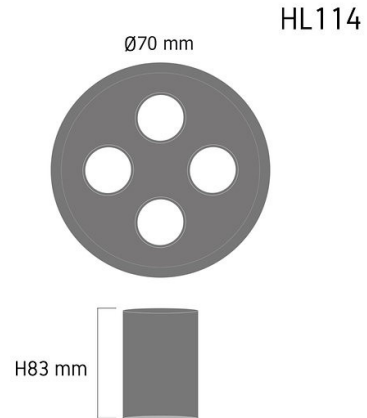

Product Images

Specification Details

PRODUCT	: Downlight HL114
BRAND	: LAMP & LIGHT
DESCRIPTION	: Downlights
DIMENSION	: L70 x W70 x H83 mm + Cable Length N/A mm
LAMP TYPE	: LED Built-in x 1 pcs
COLOR	: White
MATERIAL	: Powder Coated Aluminum
WEIGHT	: 0.240 kg
IP RATING	: IP 20
INSTALLATION	: Surface Mounted
CUT OUT SIZE	:

Light Source Info

LIGHT COLOR CCT	: 3000K
POWER (WATT)	: 10
LUMEN	: 510
BEAM ANGLE	: N/A
CRI	: > 80
INPUT VOLTAGE	: AC 220V
POWER FACTOR	: N/A
AVG. LIFE TIME	: 25,000 Hrs
DIMMABLE	: Non-Dimmable
CONTROL GEAR	: Driver Included