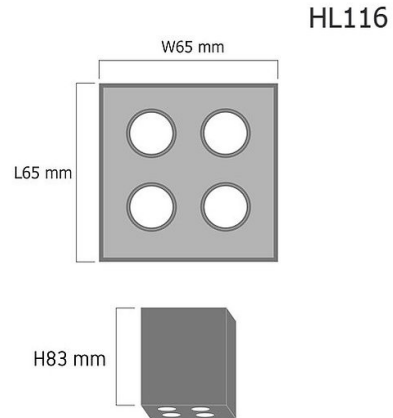

Product Images

Specification Details

PRODUCT	: Downlight HL116
BRAND	: LAMP & LIGHT
DESCRIPTION	: Downlights
DIMENSION	: L65 x W65 x H83 mm + Cable Length N/A mm
LAMP TYPE	: LED Built-in x 1 pcs
COLOR	: White
MATERIAL	: Powder Coated Aluminum
WEIGHT	: 0.240 kg
IP RATING	: IP 20
INSTALLATION	: Surface Mounted
CUT OUT SIZE	:

Light Source Info

LIGHT COLOR CCT	: 3000K
POWER (WATT)	: 10
LUMEN	: 510
BEAM ANGLE	: N/A
CRI	: > 80
INPUT VOLTAGE	: AC 220V
POWER FACTOR	: N/A
AVG. LIFE TIME	: 25,000 Hrs
DIMMABLE	: Non-Dimmable
CONTROL GEAR	: Driver Included