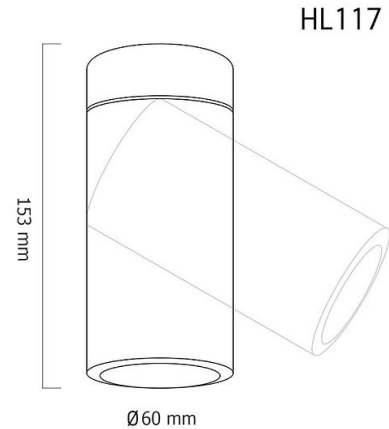

Product Images

Specification Details

PRODUCT	: Downlight HL117
BRAND	: LAMP & LIGHT
DESCRIPTION	: Downlights
DIMENSION	: L60 x W60 x H153 mm + Cable Length N/A mm
LAMP TYPE	: GU10 x 1 pcs (Maximum : 7W(Prefer :7W))
COLOR	: Black
MATERIAL	: Aluminum
WEIGHT	: 0.240 kg
IP RATING	: IP 20
INSTALLATION	: Surface Mounted
CUT OUT SIZE	:

Light Source Info

LIGHT COLOR CCT	: Depend On Bulb
POWER (WATT)	: -
LUMEN	: -
BEAM ANGLE	: Depend On Bulb
CRI	: Depend On Bulb
INPUT VOLTAGE	: Depend On Bulb
POWER FACTOR	: Depend On Bulb
AVG. LIFE TIME	: Depend On Bulb
DIMMABLE	: Depend On Bulb
CONTROL GEAR	: