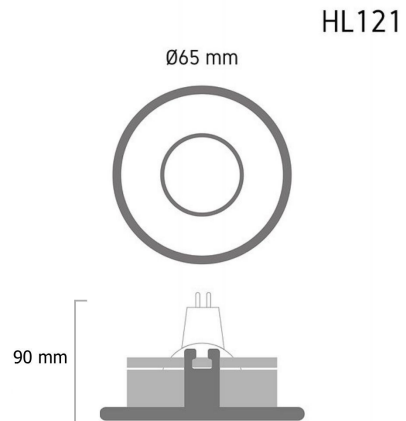

Product Images

Specification Details

PRODUCT	: Downlight HL121 (Reflect S1)
BRAND	: LAMP & LIGHT
DESCRIPTION	: Mini Downlight
DIMENSION	: L65 x W65 x H90 mm + Cable Length N/A mm
LAMP TYPE	: MR11 GU10 x 1 pcs ( Maximum : 4W (PIXEL LED Module 12W Optional))
COLOR	: White
MATERIAL	: Die-Cast Aluminum
WEIGHT	: 0.033 kg
IP RATING	: IP 20
INSTALLATION	: Recess Mounted
CUT OUT SIZE	: 55

Light Source Info

LIGHT COLOR CCT	: Depend On Bulb
POWER (WATT)	: -
LUMEN	: -
BEAM ANGLE	: Depend On Bulb
CRI	: Depend On Bulb
INPUT VOLTAGE	: Depend On Bulb
POWER FACTOR	: Depend On Bulb
AVG. LIFE TIME	: Depend On Bulb
DIMMABLE	: Depend On Bulb
CONTROL GEAR	: