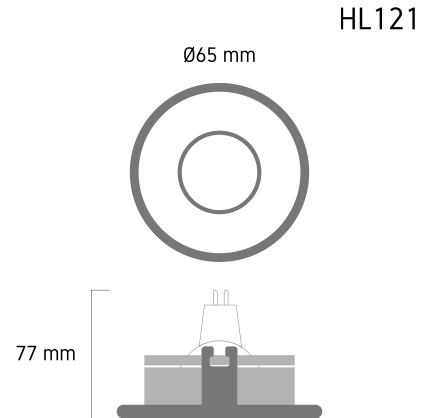

Product Images

Specification Details

PRODUCT	: Downlight HL121 (Reflect S1)
BRAND	: LAMP & LIGHT
DESCRIPTION	: Mini Downlight
DIMENSION	: L65 x W65 x H77 mm + Cable Length N/A mm
LAMP TYPE	: MR11 GU10 x 1 pcs (Maximum : 4W)
COLOR	: White
MATERIAL	: Die-Cast Aluminum
WEIGHT	: 0.033 kg
IP RATING	: IP 20
INSTALLATION	: Recess Mounted
CUT OUT SIZE	: 55

Light Source Info

LIGHT COLOR CCT	: Depend On Bulb
POWER (WATT)	: -
LUMEN	: -
BEAM ANGLE	: Depend On Bulb
CRI	: Depend On Bulb
INPUT VOLTAGE	: Depend On Bulb
POWER FACTOR	: Depend On Bulb
AVG. LIFE TIME	: Depend On Bulb
DIMMABLE	: Depend On Bulb
CONTROL GEAR	: