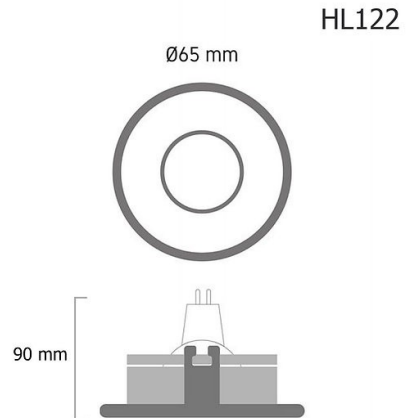

Product Images

Specification Details

PRODUCT	: Downlight HL122 (Reflect S1)
BRAND	: LAMP & LIGHT
DESCRIPTION	: Mini Downlight
DIMENSION	: L65 x W65 x H90 mm + Cable Length N/A mm
LAMP TYPE	: MR11 GU10 x 1 pcs (Maximum : 4W (PIXEL LED Module 12W Optional))
COLOR	: Black
MATERIAL	: Die-Cast Aluminum
WEIGHT	: 0.033 kg
IP RATING	: IP 20
INSTALLATION	: Recess Mounted
CUT OUT SIZE	: 55

Light Source Info

LIGHT COLOR CCT	: Depend On Bulb
POWER (WATT)	: -
LUMEN	: -
BEAM ANGLE	: Depend On Bulb
CRI	: Depend On Bulb
INPUT VOLTAGE	: Depend On Bulb
POWER FACTOR	: Depend On Bulb
AVG. LIFE TIME	: Depend On Bulb
DIMMABLE	: Depend On Bulb
CONTROL GEAR	: