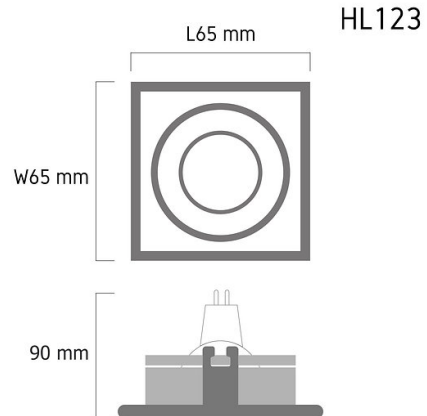

Product Images

Specification Details

PRODUCT	: Downlight HL123 (Reflect S1)
BRAND	: LAMP & LIGHT
DESCRIPTION	: Mini Downlight
DIMENSION	: L65 x W65 x H90 mm + Cable Length N/A mm
LAMP TYPE	: MR11 GU10 x 1 pcs (Maximum : 4W (Prefer : 4W))
COLOR	: White
MATERIAL	: Die-Cast Aluminum
WEIGHT	: 0.038 kg
IP RATING	: IP 20
INSTALLATION	: Recess Mounted
CUT OUT SIZE	: 55

Light Source Info

LIGHT COLOR CCT	: Depend On Bulb
POWER (WATT)	: -
LUMEN	: -
BEAM ANGLE	: Depend On Bulb
CRI	: Depend On Bulb
INPUT VOLTAGE	: Depend On Bulb
POWER FACTOR	: Depend On Bulb
AVG. LIFE TIME	: Depend On Bulb
DIMMABLE	: Depend On Bulb
CONTROL GEAR	: