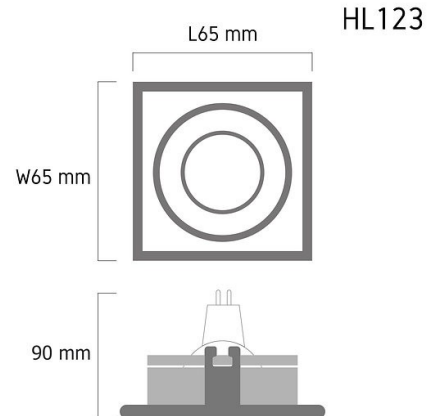

Product Images

Specification Details

PRODUCT	: Downlight HL123 (Reflect S1)
BRAND	: LAMP & LIGHT
DESCRIPTION	: Mini Downlight
DIMENSION	: L65 x W65 x H90 mm + Cable Length N/A mm
LAMP TYPE	: MR11 GU10 x 1 pcs (Maximum : 4W (PIXEL LED Module 12W Optional))
COLOR	: White
MATERIAL	: Die-Cast Aluminum
WEIGHT	: 0.038 kg
IP RATING	: IP 20
INSTALLATION	: Recess Mounted
CUT OUT SIZE	: 55

Light Source Info

LIGHT COLOR CCT	: Depend On Bulb
POWER (WATT)	: -
LUMEN	: -
BEAM ANGLE	: Depend On Bulb
CRI	: Depend On Bulb
INPUT VOLTAGE	: Depend On Bulb
POWER FACTOR	: Depend On Bulb
AVG. LIFE TIME	: Depend On Bulb
DIMMABLE	: Depend On Bulb
CONTROL GEAR	: