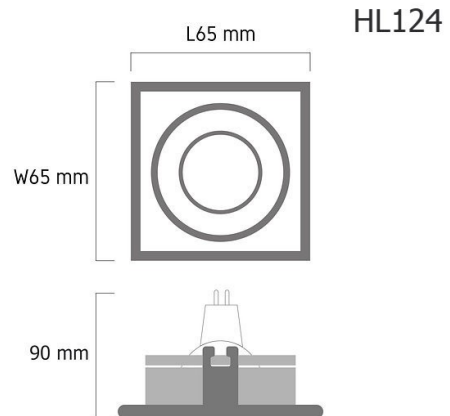

Product Images

Specification Details

PRODUCT	: Downlight HL124 (Reflect S1)
BRAND	: LAMP & LIGHT
DESCRIPTION	: Mini Downlight
DIMENSION	: L65 x W65 x H90 mm + Cable Length N/A mm
LAMP TYPE	: MR11 GU10 x 1 pcs (Maximum : 4W (PIXEL LED Module 12W Optional))
COLOR	: Black
MATERIAL	: Die-Cast Aluminum
WEIGHT	: 0.038 kg
IP RATING	: IP 20
INSTALLATION	: Recess Mounted
CUT OUT SIZE	: 55

Light Source Info

LIGHT COLOR CCT	: Depend On Bulb
POWER (WATT)	: -
LUMEN	: -
BEAM ANGLE	: Depend On Bulb
CRI	: Depend On Bulb
INPUT VOLTAGE	: Depend On Bulb
POWER FACTOR	: Depend On Bulb
AVG. LIFE TIME	: Depend On Bulb
DIMMABLE	: Depend On Bulb
CONTROL GEAR	: