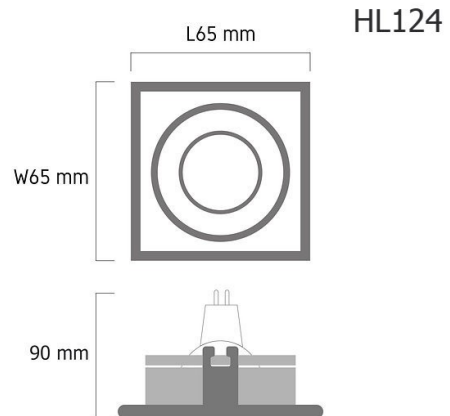

Product Images

Specification Details

PRODUCT	: Downlight HL124 (Reflect S1)
BRAND	: LAMP & LIGHT
DESCRIPTION	: Mini Downlight
DIMENSION	: L65 x W65 x H90 mm + Cable Length N/A mm
LAMP TYPE	: MR11 GU10 x 1 pcs (Maximum : 4W (Prefer : 4W))
COLOR	: Black
MATERIAL	: Die-Cast Aluminum
WEIGHT	: 0.038 kg
IP RATING	: IP 20
INSTALLATION	: Recess Mounted
CUT OUT SIZE	: 55

Light Source Info

LIGHT COLOR CCT	: Depend On Bulb
POWER (WATT)	: -
LUMEN	: -
BEAM ANGLE	: Depend On Bulb
CRI	: Depend On Bulb
INPUT VOLTAGE	: Depend On Bulb
POWER FACTOR	: Depend On Bulb
AVG. LIFE TIME	: Depend On Bulb
DIMMABLE	: Depend On Bulb
CONTROL GEAR	: