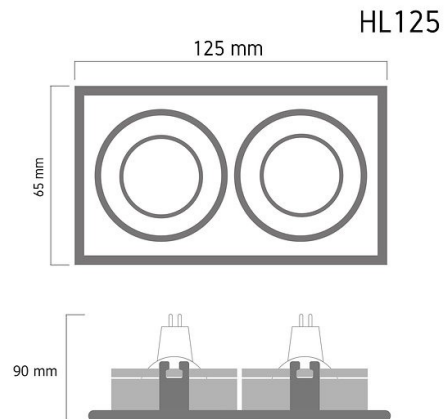

Product Images

Specification Details

PRODUCT	: Downlight HL125 (Reflect S1)
BRAND	: LAMP & LIGHT
DESCRIPTION	: Mini Downlight
DIMENSION	: L125 x W65 x H90 mm + Cable Length N/A mm
LAMP TYPE	: MR11 GU10 x 2 pcs (Maximum : 4W (PIXEL LED Module 12W Optional))
COLOR	: White
MATERIAL	: Die-Cast Aluminum
WEIGHT	: 0.077 kg
IP RATING	: IP 20
INSTALLATION	: Recess Mounted
CUT OUT SIZE	: 115 x 55

Light Source Info

LIGHT COLOR CCT	: Depend On Bulb
POWER (WATT)	: -
LUMEN	: -
BEAM ANGLE	: Depend On Bulb
CRI	: Depend On Bulb
INPUT VOLTAGE	: Depend On Bulb
POWER FACTOR	: Depend On Bulb
AVG. LIFE TIME	: Depend On Bulb
DIMMABLE	: Depend On Bulb
CONTROL GEAR	: