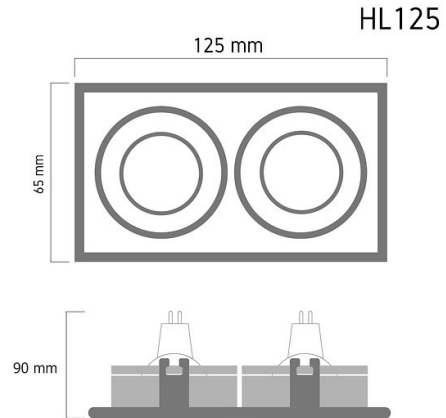

Product Images

Specification Details

PRODUCT	: Downlight HL125 (Reflect S1)
BRAND	: LAMP & LIGHT
DESCRIPTION	: Mini Downlight
DIMENSION	: L125 x W65 x H90 mm + Cable Length N/A mm
LAMP TYPE	: MR11 GU10 x 2 pcs (Maximum : 4W (Prefer : 4W))
COLOR	: White
MATERIAL	: Die-Cast Aluminum
WEIGHT	: 0.077 kg
IP RATING	: IP 20
INSTALLATION	: Recess Mounted
CUT OUT SIZE	: 115 x 55

Light Source Info

LIGHT COLOR CCT	: Depend On Bulb
POWER (WATT)	: -
LUMEN	: -
BEAM ANGLE	: Depend On Bulb
CRI	: Depend On Bulb
INPUT VOLTAGE	: Depend On Bulb
POWER FACTOR	: Depend On Bulb
AVG. LIFE TIME	: Depend On Bulb
DIMMABLE	: Depend On Bulb
CONTROL GEAR	: