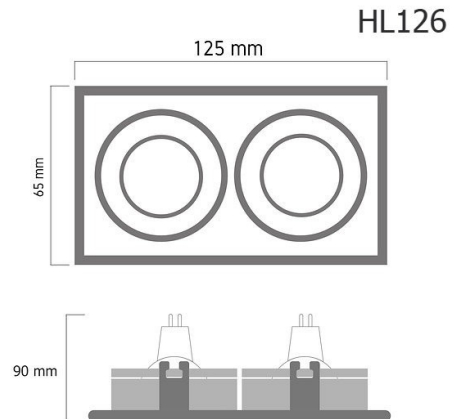

Product Images

Specification Details

PRODUCT	: Downlight HL126 (Reflect S1)
BRAND	: LAMP & LIGHT
DESCRIPTION	: Mini Downlight
DIMENSION	: L125 x W65 x H90 mm + Cable Length N/A mm
LAMP TYPE	: MR11 GU10 x 2 pcs ( Maximum : 4W (PIXEL LED Module 12W Optional))
COLOR	: Black
MATERIAL	: Die-Cast Aluminum
WEIGHT	: 0.077 kg
IP RATING	: IP 20
INSTALLATION	: Recess Mounted
CUT OUT SIZE	: 115 x 55

Light Source Info

LIGHT COLOR CCT	: Depend On Bulb
POWER (WATT)	: -
LUMEN	: -
BEAM ANGLE	: Depend On Bulb
CRI	: Depend On Bulb
INPUT VOLTAGE	: Depend On Bulb
POWER FACTOR	: Depend On Bulb
AVG. LIFE TIME	: Depend On Bulb
DIMMABLE	: Depend On Bulb
CONTROL GEAR	: