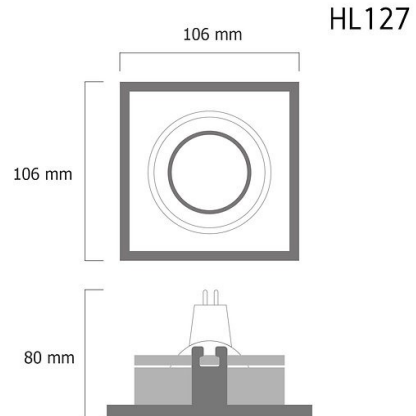

**Product Images**

**Specification Details**

PRODUCT	: Downlight HL127
BRAND	: LAMP & LIGHT
DESCRIPTION	: Downlights
DIMENSION	: L106 x W106 x H80 mm + Cable Length N/A mm
LAMP TYPE	: GU10 x 1 pcs ( Maximum : 7W (PIXEL LED Module 12W Optional))
COLOR	: White
MATERIAL	: Die-Cast Aluminum
WEIGHT	: 0.098 kg
IP RATING	: IP 20
INSTALLATION	: Recess Mounted
CUT OUT SIZE	: 95

**Light Source Info**

LIGHT COLOR CCT	: Depend On Bulb
POWER (WATT)	: -
LUMEN	: -
BEAM ANGLE	: Depend On Bulb
CRI	: Depend On Bulb
INPUT VOLTAGE	: Depend On Bulb
POWER FACTOR	: Depend On Bulb
AVG. LIFE TIME	: Depend On Bulb
DIMMABLE	: Depend On Bulb
CONTROL GEAR	: