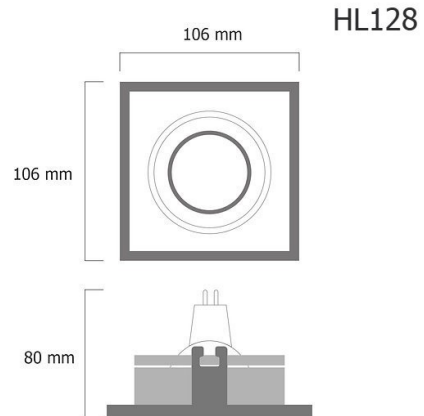

Product Images

Specification Details

PRODUCT	: Downlight HL128
BRAND	: LAMP & LIGHT
DESCRIPTION	: Downlights
DIMENSION	: L106 x W106 x H80 mm + Cable Length N/A mm
LAMP TYPE	: GU10 x 1 pcs (Maximum : 7W (PIXEL LED Module 12W Optional))
COLOR	: Black
MATERIAL	: Die-Cast Aluminum
WEIGHT	: 0.098 kg
IP RATING	: IP 20
INSTALLATION	: Recess Mounted
CUT OUT SIZE	: 95

Light Source Info

LIGHT COLOR CCT	: Depend On Bulb
POWER (WATT)	: -
LUMEN	: -
BEAM ANGLE	: Depend On Bulb
CRI	: Depend On Bulb
INPUT VOLTAGE	: Depend On Bulb
POWER FACTOR	: Depend On Bulb
AVG. LIFE TIME	: Depend On Bulb
DIMMABLE	: Depend On Bulb
CONTROL GEAR	: