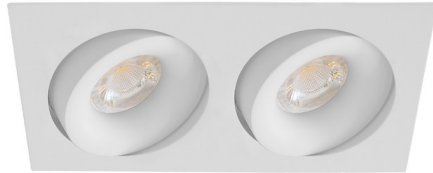

Product Images

Specification Details

PRODUCT	: Downlight HL129
BRAND	: LAMP & LIGHT
DESCRIPTION	: Downlights
DIMENSION	: L208 x W106 x H80 mm + Cable Length N/A mm
LAMP TYPE	: GU10 x 2 pcs (Maximum : 7W (PIXEL LED Module 12W Optional))
COLOR	: White
MATERIAL	: Die-Cast Aluminum
WEIGHT	: 0.361 kg
IP RATING	: IP 20
INSTALLATION	: Recess Mounted
CUT OUT SIZE	: 190x95

Light Source Info

LIGHT COLOR CCT	: Depend On Bulb
POWER (WATT)	: -
LUMEN	: -
BEAM ANGLE	: Depend On Bulb
CRI	: Depend On Bulb
INPUT VOLTAGE	: Depend On Bulb
POWER FACTOR	: Depend On Bulb
AVG. LIFE TIME	: Depend On Bulb
DIMMABLE	: Depend On Bulb
CONTROL GEAR	:

REMARK : The Downlight Fixture Can Be Use With PIXEL LED Module For Higher Brightness, True Color And Dimmable Function

LAMP & LIGHT

Head Office : 2 Bangbon 4 Road, Soi 8, Bangbon, Bangkok, Thailand 10150
 Tel. : 098-257-5229, Line ID : @Lampandlight, www.lampandlight.com