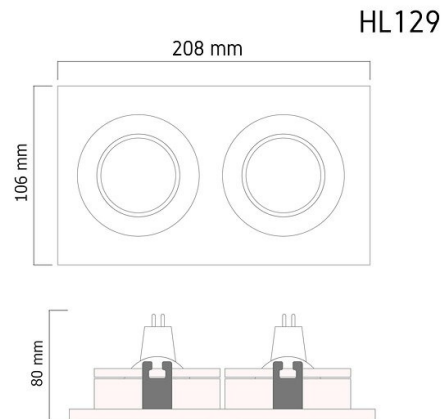

Product Images

Specification Details

PRODUCT	: Downlight HL129
BRAND	: LAMP & LIGHT
DESCRIPTION	: Downlights
DIMENSION	: L208 x W106 x H80 mm + Cable Length N/A mm
LAMP TYPE	: GU10 x 2 pcs (Maximum : 7W (PIXEL LED Module 12W Optional))
COLOR	: White
MATERIAL	: Die-Cast Aluminum
WEIGHT	: 0.361 kg
IP RATING	: IP 20
INSTALLATION	: Recess Mounted
CUT OUT SIZE	: 190x95

Light Source Info

LIGHT COLOR CCT	: Depend On Bulb
POWER (WATT)	: -
LUMEN	: -
BEAM ANGLE	: Depend On Bulb
CRI	: Depend On Bulb
INPUT VOLTAGE	: Depend On Bulb
POWER FACTOR	: Depend On Bulb
AVG. LIFE TIME	: Depend On Bulb
DIMMABLE	: Depend On Bulb
CONTROL GEAR	: